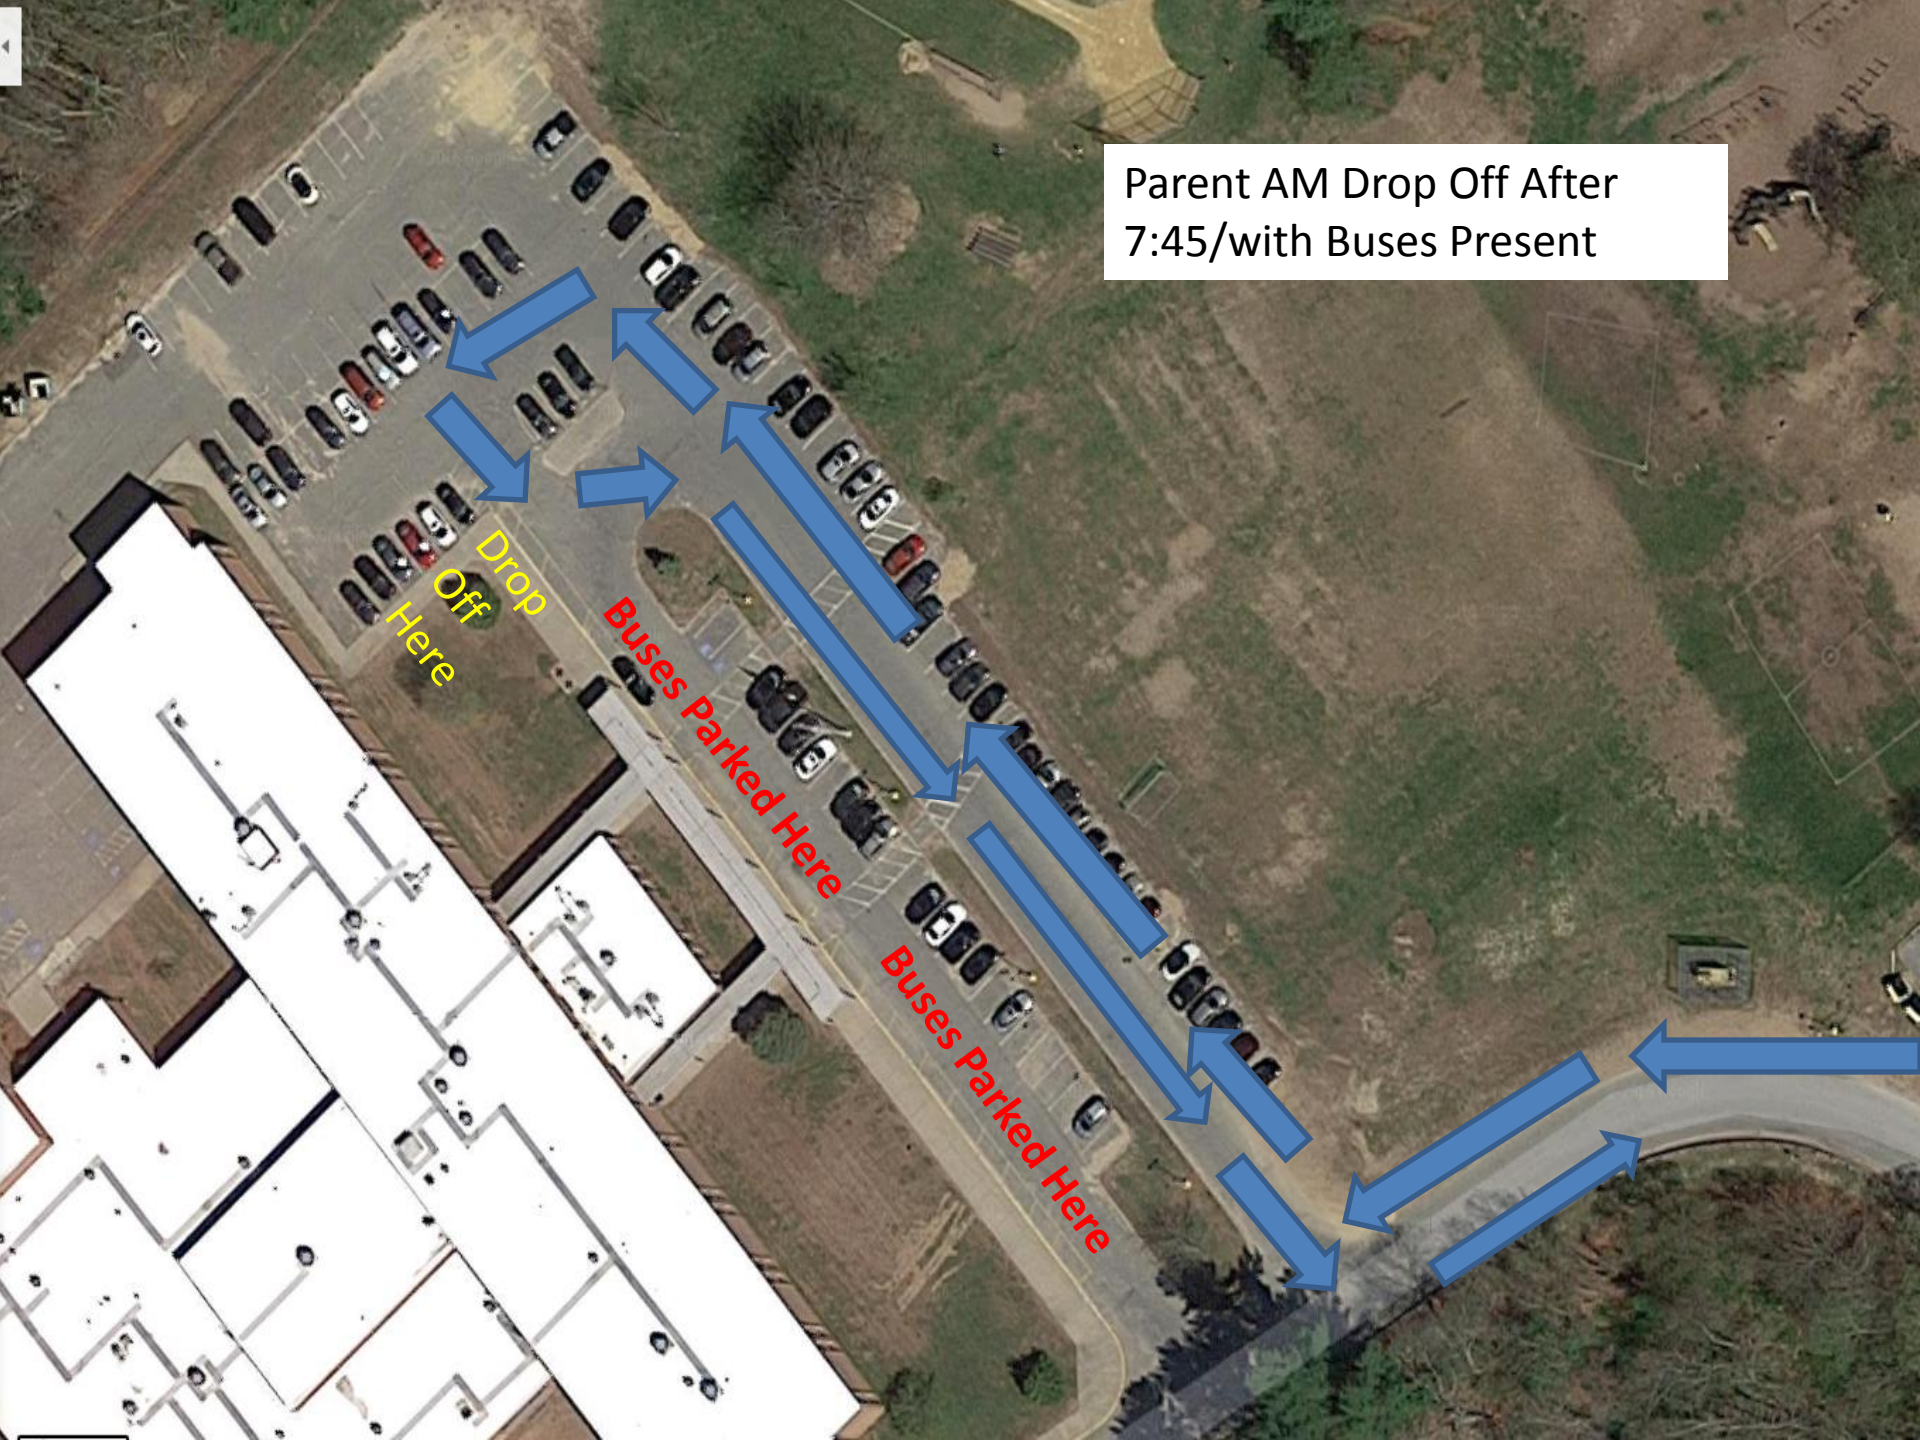

Parent AM Drop Off Before 7:45/without Buses Present

Parent AM Drop Off After 7:45/with Buses Present

Drop Off Here

Buses Parked Here

Buses Parked Here

Parent PM Pick Ups

Pick Up Students Here