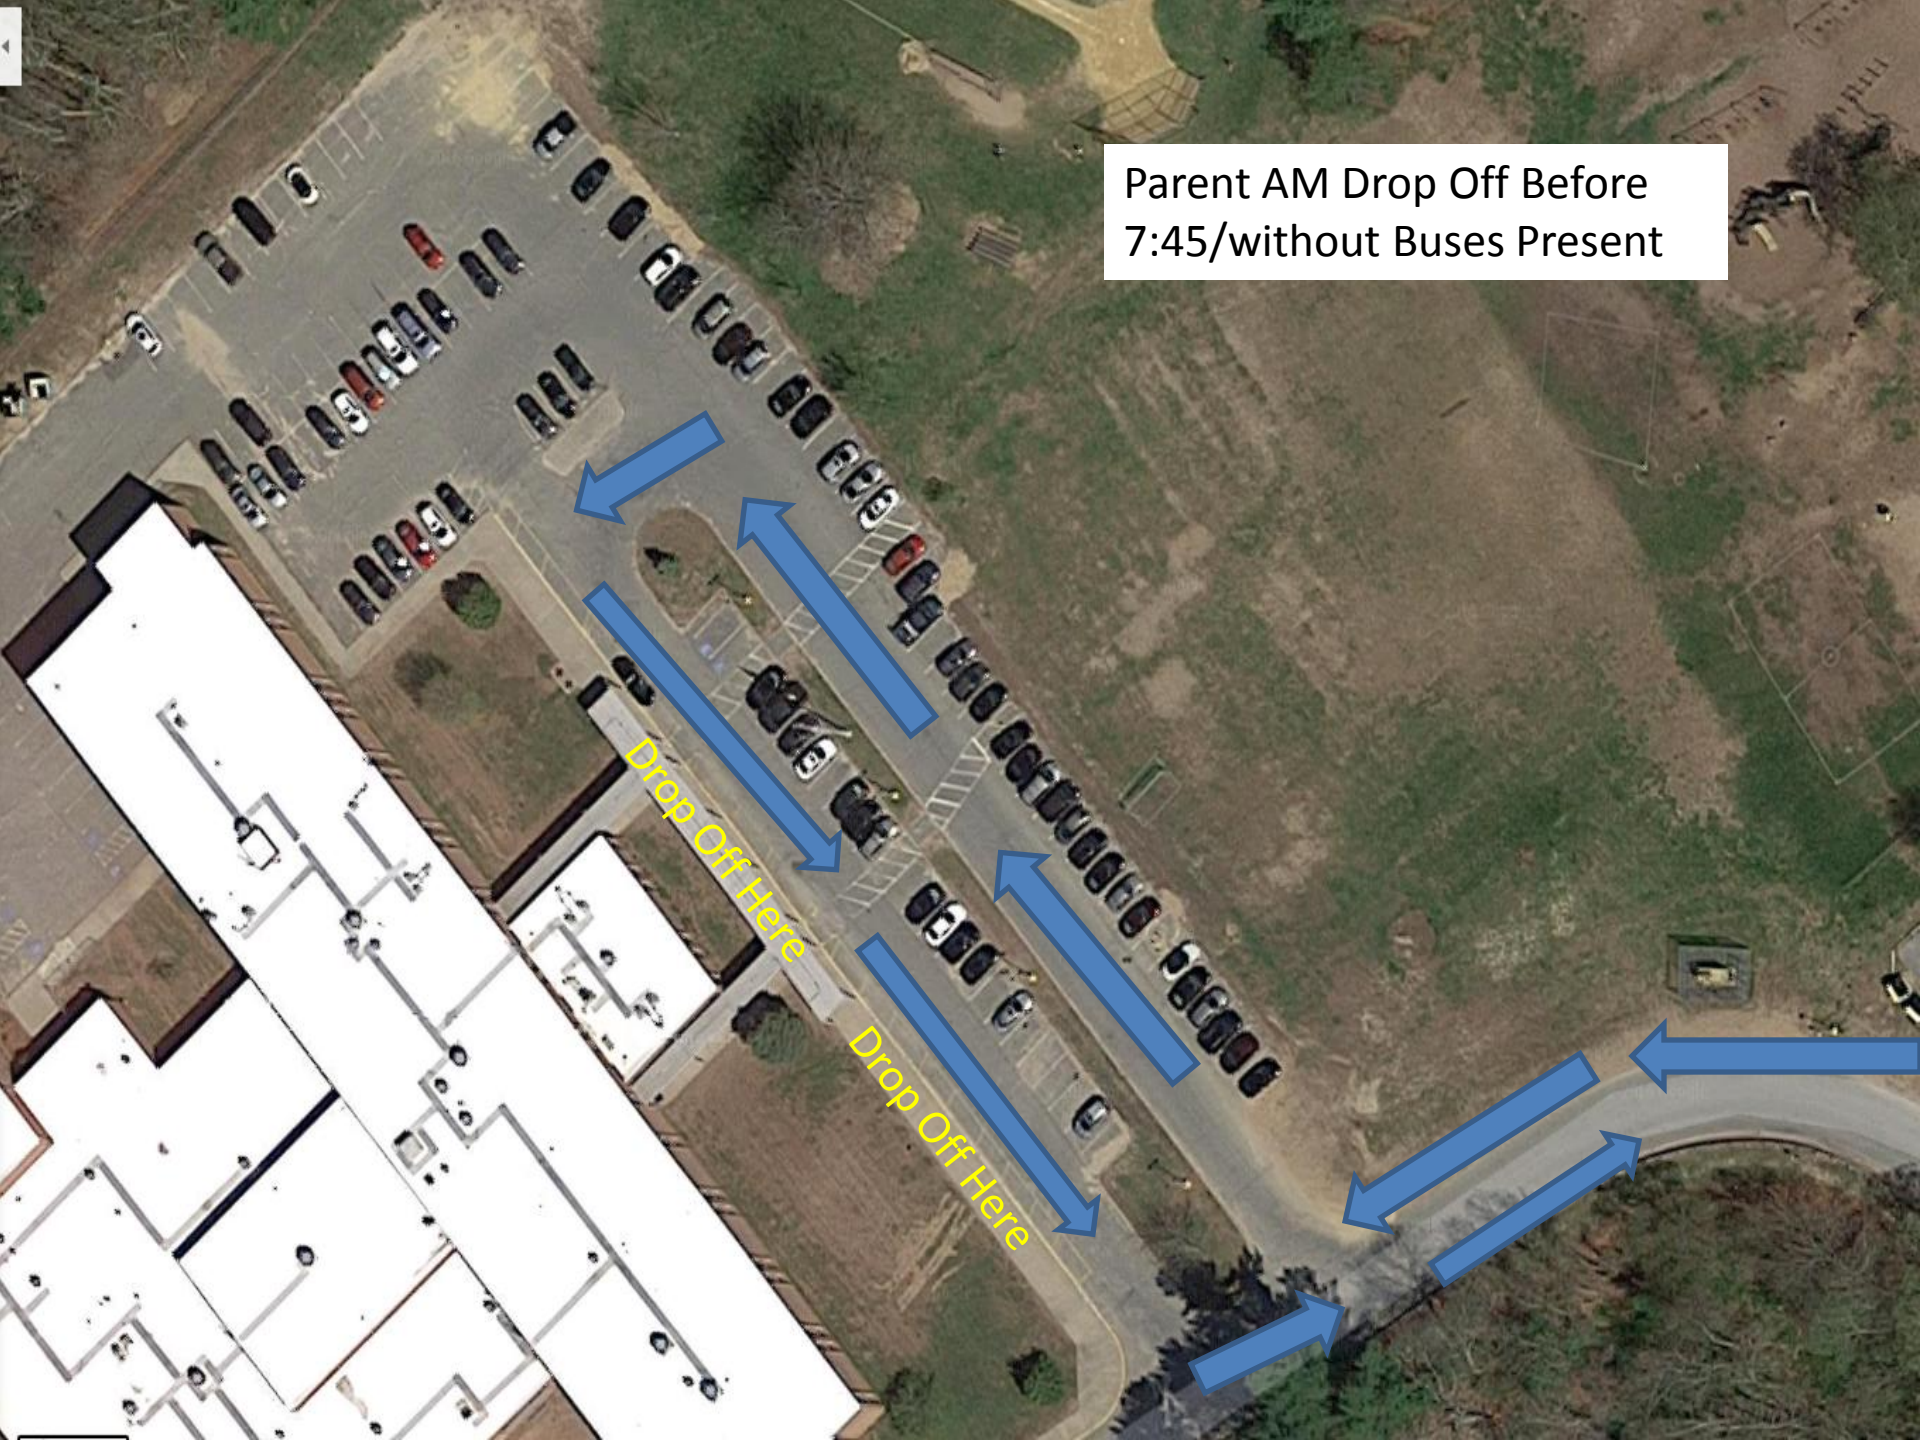

Parent AM Drop Off Before 7:45/without Buses Present

Parent AM Drop Off After 7:45/with Buses Present

Drop Off Here

Buses Parked Here

Buses Parked Here

Parent PM Pick Ups

Pick Up Students Here